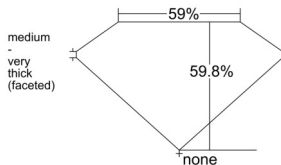

GIA®

FACSIMILE

GIA REPORT 6542215198

Verify this report at GIA.edu

GIA NATURAL DIAMOND DOSSIER®

December 11, 2025
GIA Report Number 6542215198
Shape and Cutting Style ..... Heart Brilliant
Measurements ..... 4.95 x 5.76 x 3.44 mm

GRADING RESULTS

Carat Weight ..... 0.55 carat
Color Grade ..... H
Clarity Grade VS1

ADDITIONAL GRADING INFORMATION

Polish ..... Excellent
Symmetry ..... Very Good
Fluorescence ..... None
Clarity Characteristics..... Crystal, Cloud, Needle, Pinpoint
Inscription(s): GIA 6542215198

PROPORTIONS

Profile not to actual proportions

GRADING SCALES

GIA COLOR SCALE		GIA CLARITY SCALE	
COLORLESS	D	VERY VERY SLIGHTLY INCLUDED	FLAWLESS
	E		INTERNALLY FLAWLESS
	F		VVS₁
	G		VVS₂
	H		VS₁
	I		VS₂
	J		SI₁
	K		SI₂
	L		I₁
	M		I₂
NEAR COLORLESS	N	SLIGHTLY INCLUDED	I₃
	O		
	P		
	Q		
FAINT	R		
	S		
	T		
	U		
VERT LIGHT	V		
	W		
	X		
	Y		
LIGHT	Z