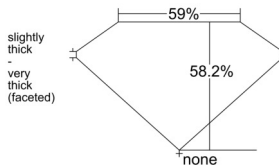

GIA®

FACSIMILE

GIA REPORT 6542214770

Verify this report at GIA.edu

GIA NATURAL DIAMOND DOSSIER®

December 12, 2025
GIA Report Number 6542214770
Shape and Cutting Style ..... Heart Brilliant
Measurements ..... 5.50 x 6.17 x 3.59 mm

GRADING RESULTS

Carat Weight ..... 0.70 carat
Color Grade I
Clarity Grade VVS2

ADDITIONAL GRADING INFORMATION

Polish ..... Excellent
Symmetry ..... Very Good
Fluorescence ..... None
Clarity Characteristics ..... Feather
Inscription(s): GIA 6542214770

PROPORTIONS

Profile not to actual proportions

GRADING SCALES

GIA COLOR SCALE		GIA CLARITY SCALE			
COLORLESS	D	VERY VERY SLIGHTLY INCLUDED	FLAWLESS		
	E		INTERNALLY FLAWLESS		
	F	VERY SLIGHTLY INCLUDED	VVS₁		
	G		VVS₂		
	H		VS₁		
	NEAR COLORLESS	I	SLIGHTLY INCLUDED	VS₂	
		J		SI₁	
		FAINT	K	INCLUDED	SI₂
			L		I₁
			M		I₂
N			I₃		
VERT LIGHT	O	LIGHT			
	P				
	Q				
	R				
	S				
	T				
LIGHT	U				
	V				
	W				
	X				
Y					
Z