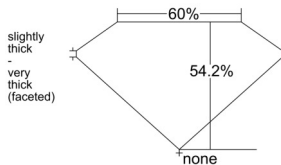

GIA®

FACSIMILE

GIA REPORT 6542214592

Verify this report at GIA.edu

GIA NATURAL DIAMOND DOSSIER®

December 11, 2025
GIA Report Number 6542214592
Shape and Cutting Style ..... Heart Brilliant
Measurements ..... 5.63 x 6.32 x 3.43 mm

GRADING RESULTS

Carat Weight ..... 0.70 carat
Color Grade ..... J
Clarity Grade VS2

ADDITIONAL GRADING INFORMATION

Polish ..... Excellent
Symmetry ..... Very Good
Fluorescence ..... None
Clarity Characteristics ..... Feather, Cloud
Inscription(s): GIA 6542214592

PROPORTIONS

Profile not to actual proportions

GRADING SCALES

GIA COLOR SCALE		GIA CLARITY SCALE	
NEAR COLORLESS	D	VERY VERY SLIGHTLY INCLUDED	FLAWLESS
	E		INTERNALLY FLAWLESS
	F		VVS₁
	G		VVS₂
	H		VS₁
	I		VS₂
	J		SI₁
	K		SI₂
	L		I₁
	M		I₂
FAINT	N	SLIGHTLY INCLUDED	I₃
	O		
	P		
	Q		
VERT LIGHT	R	INCLUDED	
	S		
	T		
	U		
	V		
	W		
	X		
	Y		
LIGHT	Z