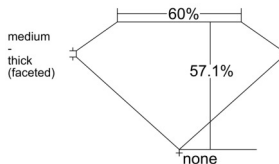

GIA®

FACSIMILE

GIA REPORT 6542214102

Verify this report at GIA.edu

GIA NATURAL DIAMOND DOSSIER®

December 11, 2025
GIA Report Number 6542214102
Shape and Cutting Style ..... Heart Brilliant
Measurements ..... 5.37 x 6.25 x 3.57 mm

GRADING RESULTS

Carat Weight ..... 0.70 carat
Color Grade ..... G
Clarity Grade VS1

ADDITIONAL GRADING INFORMATION

Polish ..... Excellent
Symmetry ..... Excellent
Fluorescence ..... Faint
Clarity Characteristics ..... Crystal, Cloud, Pinpoint
Inscription(s): GIA 6542214102

PROPORTIONS

Profile not to actual proportions

GRADING SCALES

GIA COLOR SCALE		GIA CLARITY SCALE			
COLORLESS	D	VERY VERY SLIGHTLY INCLUDED	FLAWLESS		
	E		INTERNALLY FLAWLESS		
	F	VERY SLIGHTLY INCLUDED	VVS₁		
	G		VVS₂		
	H		VS₁		
	NEAR COLORLESS	I	SLIGHTLY INCLUDED	VS₂	
		J		SI₁	
		FAINT	K	INCLUDED	SI₂
			L		I₁
			M		I₂
N			I₃		
VERT LIGHT	O	LIGHT			
	P				
	Q				
	R				
	S				
	T				
LIGHT	U				
	V				
	W				
	X				
Y					
Z