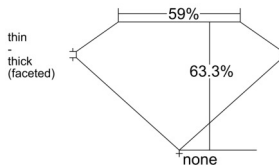

GIA®

FACSIMILE

GIA REPORT 6542206621

Verify this report at GIA.edu

GIA NATURAL DIAMOND DOSSIER®

December 10, 2025
GIA Report Number 6542206621
Shape and Cutting Style ..... Oval Brilliant
Measurements ..... 7.15 x 4.93 x 3.12 mm

GRADING RESULTS

Carat Weight ..... 0.70 carat
Color Grade ..... E
Clarity Grade VS1

ADDITIONAL GRADING INFORMATION

Polish ..... Excellent
Symmetry ..... Very Good
Fluorescence ..... None
Clarity Characteristics.... Crystal, Cloud, Indented Natural, Needle
Inscription(s): GIA 6542206621

PROPORTIONS

Profile not to actual proportions

GRADING SCALES

GIA COLOR SCALE		GIA CLARITY SCALE			
COLORLESS	D	VERY VERY SLIGHTLY INCLUDED	FLAWLESS		
	E		INTERNALLY FLAWLESS		
	F	VERY SLIGHTLY INCLUDED	VVS₁		
	G		VVS₂		
	H		VS₁		
	NEAR COLORLESS	I	SLIGHTLY INCLUDED	VS₂	
		J		SI₁	
		FAINT	K	INCLUDED	SI₂
			L		I₁
			M		I₂
VERT LIGHT	N	INCLUDED	I₃		
	O				
	P				
	Q				
	R				
	S				
	T				
LIGHT	U				
	V				
	W				
	X				
Y					
Z