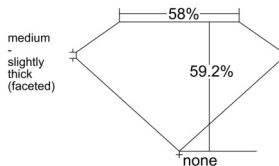

GIA®

FACSIMILE

GIA REPORT 6542197186

Verify this report at GIA.edu

GIA NATURAL DIAMOND DOSSIER®

December 10, 2025
GIA Report Number **6542197186**
Shape and Cutting Style ..... **Heart Brilliant**
Measurements ..... **4.70 x 5.52 x 3.27 mm**

GRADING RESULTS

Carat Weight ..... **0.50 carat**
Color Grade ..... **F**
Clarity Grade **VVS1**

ADDITIONAL GRADING INFORMATION

Polish ..... **Excellent**
Symmetry ..... **Excellent**
Fluorescence ..... **Faint**
Clarity Characteristics ..... **Feather**
Inscription(s): GIA 6542197186

PROPORTIONS

Profile not to actual proportions

GRADING SCALES

GIA COLOR SCALE		GIA CLARITY SCALE			
COLORLESS	D	VERY VERY SLIGHTLY INCLUDED	FLAWLESS		
	E		INTERNALLY FLAWLESS		
	F		VVS₁		
	NEAR COLORLESS	G	VERY SLIGHTLY INCLUDED	VVS₂	
		H		VS₁	
		FAINT	I	SLIGHTLY INCLUDED	VS₂
			J		SI₁
	K		SI₂		
	LIGHT		L	INCLUDED	I₁
			M		I₂
N			I₃		
O					
P					
Q					
R