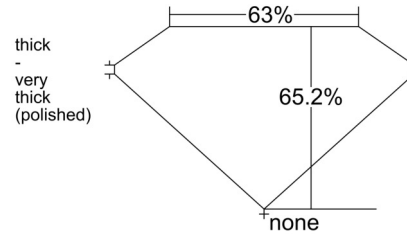

GIA NATURAL DIAMOND GRADING REPORT

December 09, 2025  
 GIA Report Number ..... 6542188747  
 Shape and Cutting Style ..... Emerald Cut  
 Measurements ..... 7.16 x 4.76 x 3.10 mm

GRADING RESULTS

Carat Weight ..... 1.01 carat  
 Color Grade ..... G  
 Clarity Grade ..... VS2

ADDITIONAL GRADING INFORMATION

Polish ..... Excellent  
 Symmetry ..... Very Good  
 Fluorescence ..... None  
 Inscription(s): GIA 6542188747  
 Comments: Pinpoints are not shown.

PROPORTIONS

Profile not to actual proportions

CLARITY CHARACTERISTICS

KEY TO SYMBOLS\*

-  Feather
-  Crystal
-  Needle
-  Natural

\* Red symbols denote internal characteristics (inclusions). Green or black symbols denote external characteristics (blemishes). Diagram is an approximate representation of the diamond, and symbols shown indicate type, position, and approximate size of clarity characteristics. All clarity characteristics may not be shown. Details of finish are not shown.