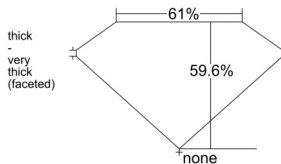

GIA®

FACSIMILE

GIA REPORT 6542183788

Verify this report at GIA.edu

GIA NATURAL DIAMOND DOSSIER®

December 10, 2025
GIA Report Number 6542183788
Shape and Cutting Style ..... Heart Brilliant
Measurements ..... 5.63 x 6.63 x 3.96 mm

GRADING RESULTS

Carat Weight ..... 0.90 carat
Color Grade I
Clarity Grade VS2

ADDITIONAL GRADING INFORMATION

Polish ..... Excellent
Symmetry ..... Excellent
Fluorescence ..... None
Clarity Characteristics ..... Cloud, Feather, Crystal
Inscription(s): GIA 6542183788

PROPORTIONS

Profile not to actual proportions

GRADING SCALES

GIA COLOR SCALE		GIA CLARITY SCALE	
COLORLESS	D	VERY VERY SLIGHTLY INCLUDED	FLAWLESS
	E		INTERNALLY FLAWLESS
	F		VVS₁
	G		VVS₂
	H		VS₁
	I		VS₂
	J		SI₁
	K		SI₂
	L		I₁
	M		I₂
NEAR COLORLESS	N	SLIGHTLY INCLUDED	I₃
	O		
	P		
	Q		
FAINT	R		
	S		
	T		
	U		
VERT LIGHT	V		
	W		
	X		
	Y		
LIGHT	Z