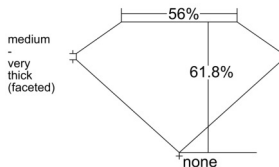

GIA®

FACSIMILE

GIA REPORT 6542180888

Verify this report at GIA.edu

GIA NATURAL DIAMOND DOSSIER®

December 08, 2025
GIA Report Number 6542180888
Shape and Cutting Style ..... Heart Brilliant
Measurements ..... 4.40 x 5.17 x 3.19 mm

GRADING RESULTS

Carat Weight ..... 0.43 carat
Color Grade I
Clarity Grade VVS1

ADDITIONAL GRADING INFORMATION

Polish ..... Excellent
Symmetry ..... Very Good
Fluorescence ..... Faint
Clarity Characteristics ..... Cloud, Pinpoint, Feather
Inspection(s): GIA 6542180888

PROPORTIONS

Profile not to actual proportions

GRADING SCALES

GIA COLOR SCALE		GIA CLARITY SCALE			
COLORLESS	D	VERY VERY SLIGHTLY INCLUDED	FLAWLESS		
	E		INTERNALLY FLAWLESS		
	F	VERY SLIGHTLY INCLUDED	VVS₁		
	G		VVS₂		
	H		VS₁		
	NEAR COLORLESS	I	SLIGHTLY INCLUDED	VS₂	
		J		SI₁	
		FAINT	K	INCLUDED	SI₂
			L		I₁
			M		I₂
VERT LIGHT	N	LIGHT	I₃		
	O				
	P				
	Q				
	R