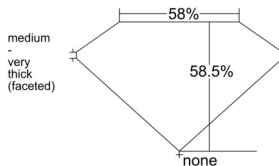

GIA®

FACSIMILE

GIA REPORT 6542177901

Verify this report at GIA.edu

GIA NATURAL DIAMOND DOSSIER®

December 08, 2025
GIA Report Number 6542177901
Shape and Cutting Style ..... Heart Brilliant
Measurements ..... 5.76 x 6.37 x 3.72 mm

GRADING RESULTS

Carat Weight ..... 0.80 carat
Color Grade ..... G
Clarity Grade VS1

ADDITIONAL GRADING INFORMATION

Polish ..... Excellent
Symmetry ..... Very Good
Fluorescence ..... None
Clarity Characteristics..... Crystal, Feather, Cloud, Needle
Inscription(s): GIA 6542177901

PROPORTIONS

Profile not to actual proportions

GRADING SCALES

GIA COLOR SCALE		GIA CLARITY SCALE	
COLORLESS	D	VERY VERY SLIGHTLY INCLUDED	FLAWLESS
	E		INTERNALLY FLAWLESS
	F		VVS₁
	G		VVS₂
	H		VS₁
	I		VS₂
	J		SI₁
	K		SI₂
	L		I₁
	M		I₂
NEAR COLORLESS	N	SLIGHTLY INCLUDED	I₃
	O		
	P		
	Q		
FAINT	R		
	S		
	T		
	U		
VERT LIGHT	V		
	W		
	X		
	Y		
LIGHT	Z