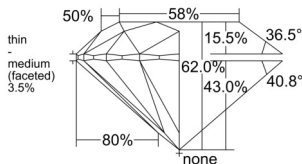

GIA®

FACSIMILE

GIA REPORT 6542177729

Verify this report at GIA.edu

GIA NATURAL DIAMOND DOSSIER®

December 08, 2025
GIA Report Number 6542177729
Shape and Cutting Style ..... Round Brilliant
Measurements ..... 4.45 - 4.47 x 2.77 mm

GRADING RESULTS

Carat Weight ..... 0.34 carat
Color Grade ..... M
Clarity Grade VVS2
Cut Grade ..... Excellent

ADDITIONAL GRADING INFORMATION

Polish ..... Excellent
Symmetry ..... Excellent
Fluorescence ..... Faint
Clarity Characteristics ..... Pinpoint
Inscription(s): GIA 6542177729

PROPORTIONS

GRADING SCALES

GIA COLOR SCALE	GIA CLARITY SCALE	GIA CUT SCALE
COLOURLESS	FLAWLESS	EXCELLENT
D	INTERNALLY FLAWLESS	
E	VVS₁	VERY GOOD
F		
G	VVS₂	
H	VS₁	GOOD
I		
J	VS₂	
K	SI₁	FAIR
L		
M	SI₂	
N	I₁	POOR
O		
P	I₂	
Q	I₃	
R		
S		
T		
U		
V		
W		
X		
Y		
Z