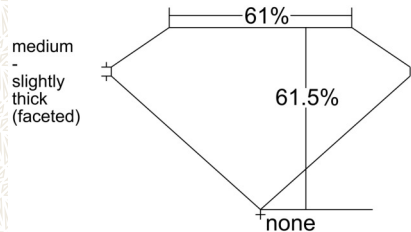

GIA NATURAL COLORED DIAMOND REPORT

December 26, 2025  
 Report Type ..... Grading Report  
 GIA Report Number ..... 6542176855  
 Shape and Cutting Style ..... Round Brilliant  
 Measurements ..... 6.69 - 6.74 x 4.13 mm

Carat Weight ..... 1.14 carat  
 Color Grade ..... Fancy Light Yellow-Green  
 Color Origin ..... Natural  
 Color Distribution ..... Even  
 Clarity Grade ..... SI2  
 Proportions:

Profile not to actual proportions

CLARITY CHARACTERISTICS

KEY TO SYMBOLS\*

- Crystal
- △ Extra Facet
- ~ Feather
- ∖ Needle
- ◐ Cavity

\* Red symbols denote internal characteristics (inclusions). Green or black symbols denote external characteristics (blemishes). Diagram is an approximate representation of the diamond, and symbols shown indicate type, position, and approximate size of clarity characteristics. All clarity characteristics may not be shown. Details of finish are not shown.