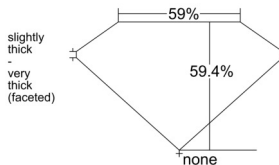

GIA®

FACSIMILE

GIA REPORT 6542176139

Verify this report at GIA.edu

GIA NATURAL DIAMOND DOSSIER®

December 08, 2025
GIA Report Number 6542176139
Shape and Cutting Style ..... Heart Brilliant
Measurements ..... 4.86 x 5.48 x 3.26 mm

GRADING RESULTS

Carat Weight ..... 0.50 carat
Color Grade ..... G
Clarity Grade VS2

ADDITIONAL GRADING INFORMATION

Polish ..... Excellent
Symmetry ..... Excellent
Fluorescence ..... Faint
Clarity Characteristics ..... Crystal
Inscription(s): GIA 6542176139

PROPORTIONS

Profile not to actual proportions

GRADING SCALES

GIA COLOR SCALE		GIA CLARITY SCALE			
COLORLESS	D	VERY VERY SLIGHTLY INCLUDED	FLAWLESS		
	E		INTERNALLY FLAWLESS		
	F		VVS₁		
	NEAR COLORLESS	G	VERY SLIGHTLY INCLUDED	VVS₂	
		H		VS₁	
		FAINT	I	SLIGHTLY INCLUDED	VS₂
			J		SI₁
			K		SI₂
	LIGHT	L	INCLUDED	I₁	
		M		I₂	
N		I₃			
O					
P					
Q					
R					
S					
T					
U					
V					
W					
X					
Y					
Z