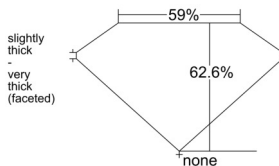

GIA®

FACSIMILE

GIA REPORT 6542176021

Verify this report at GIA.edu

GIA NATURAL DIAMOND DOSSIER®

December 08, 2025
GIA Report Number 6542176021
Shape and Cutting Style ..... Heart Brilliant
Measurements ..... 5.21 x 6.10 x 3.82 mm

GRADING RESULTS

Carat Weight ..... 0.72 carat
Color Grade ..... H
Clarity Grade VS1

ADDITIONAL GRADING INFORMATION

Polish ..... Excellent
Symmetry ..... Very Good
Fluorescence ..... None
Clarity Characteristics ..... Feather, Pinpoint
Inscription(s): GIA 6542176021

PROPORTIONS

Profile not to actual proportions

GRADING SCALES

GIA COLOR SCALE		GIA CLARITY SCALE			
COLORLESS	D	VERY VERY SLIGHTLY INCLUDED	FLAWLESS		
	E		INTERNALLY FLAWLESS		
	F	VERY SLIGHTLY INCLUDED	VVS₁		
	G		VVS₂		
	H		VS₁		
	NEAR COLORLESS	I	SLIGHTLY INCLUDED	VS₂	
		J		SI₁	
		FAINT	K	INCLUDED	SI₂
			L		I₁
			M		I₂
VERT LIGHT	N	LIGHT	I₃		
	O				
	P				
	Q				
	R