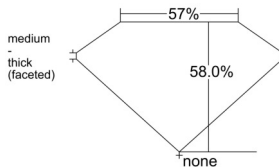

GIA®

FACSIMILE

GIA REPORT 6542175106

Verify this report at gia.edu

GIA NATURAL DIAMOND DOSSIER®

December 05, 2025
GIA Report Number 6542175106
Shape and Cutting Style ..... Heart Brilliant
Measurements ..... 4.66 x 5.16 x 2.99 mm

GRADING RESULTS

Carat Weight ..... 0.41 carat
Color Grade ..... D
Clarity Grade SI1

ADDITIONAL GRADING INFORMATION

Polish ..... Excellent
Symmetry ..... Very Good
Fluorescence ..... Faint
Clarity Characteristics ..... Crystal, Feather
Inscription(s): GIA 6542175106

PROPORTIONS

Profile not to actual proportions

GRADING SCALES

GIA COLOR SCALE		GIA CLARITY SCALE			
COLORLESS	D	VERY VERY SLIGHTLY INCLUDED	FLAWLESS		
	E		INTERNALLY FLAWLESS		
	F	VERY SLIGHTLY INCLUDED	VVS₁		
	G		VVS₂		
	H		VS₁		
	NEAR COLORLESS	I	SLIGHTLY INCLUDED	VS₂	
		J		SI₁	
		FAINT	K	INCLUDED	SI₂
			L		I₁
			M		I₂
VERT LIGHT	N	INCLUDED	I₃		
	O				
	P				
	Q				
	R				
LIGHT	S				
	T				
	U				
	V				
	W				
X					
Y					
Z