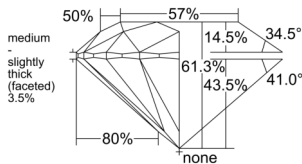

GIA®

FACSIMILE

GIA REPORT 6542171864

Verify this report at GIA.edu

GIA NATURAL DIAMOND DOSSIER®

December 04, 2025
GIA Report Number 6542171864
Shape and Cutting Style ..... Round Brilliant
Measurements ..... 5.46 - 5.47 x 3.35 mm

GRADING RESULTS

Carat Weight ..... 0.61 carat
Color Grade ..... K
Clarity Grade S11
Cut Grade ..... Excellent

ADDITIONAL GRADING INFORMATION

Polish ..... Excellent
Symmetry ..... Excellent
Fluorescence ..... None
Clarity Characteristics ..... Feather, Crystal
Inscription(s): GIA 6542171864

PROPORTIONS

Profile to actual proportions

GRADING SCALES

GIA COLOR SCALE	GIA CLARITY SCALE	GIA CUT SCALE	
D	FLAWLESS	EXCELLENT	
E	INTERNALLY FLAWLESS		
F		VVS₁	VERY GOOD
G	VVS₂		
H	VS₁	GOOD	
I	VS₂		
J	S1₁	FAIR	
K	S1₂		
L	I₁	POOR	
M	I₂		
N	I₃		
O			
P			
Q			
R			
S			
T			
U			
V			
W			
X			
Y			
Z