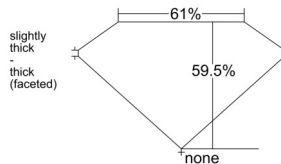

GIA®

FACSIMILE

GIA REPORT 6542169400

Verify this report at GIA.edu

GIA NATURAL DIAMOND DOSSIER®

December 05, 2025
GIA Report Number 6542169400
Shape and Cutting Style ..... Heart Brilliant
Measurements ..... 5.52 x 6.28 x 3.74 mm

GRADING RESULTS

Carat Weight ..... 0.72 carat
Color Grade ..... H
Clarity Grade VS2

ADDITIONAL GRADING INFORMATION

Polish ..... Excellent
Symmetry ..... Very Good
Fluorescence ..... None
Clarity Characteristics ..... Cloud, Crystal, Feather
Inscription(s): GIA 6542169400

PROPORTIONS

Profile not to actual proportions

GRADING SCALES

GIA COLOR SCALE		GIA CLARITY SCALE			
COLORLESS	D	VERY VERY SLIGHTLY INCLUDED	FLAWLESS		
	E		INTERNALLY FLAWLESS		
	F	VERY SLIGHTLY INCLUDED	VVS₁		
	G		VVS₂		
	H		VS₁		
	NEAR COLORLESS	I	SLIGHTLY INCLUDED	VS₂	
		J		SI₁	
		FAINT	K	INCLUDED	SI₂
			L		I₁
			M		I₂
VERT LIGHT			N	INCLUDED	I₃
			O		
			P		
	Q				
LIGHT	R				
	S				
	T				
	U				
	V				
	Z