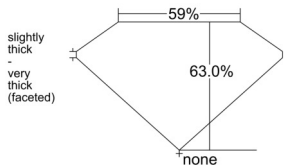

GIA®

FACSIMILE

GIA REPORT 6542167914

Verify this report at GIA.edu

GIA NATURAL DIAMOND DOSSIER®

December 05, 2025
GIA Report Number 6542167914
Shape and Cutting Style ..... Heart Brilliant
Measurements ..... 5.22 x 6.19 x 3.90 mm

GRADING RESULTS

Carat Weight ..... 0.72 carat
Color Grade ..... H
Clarity Grade VS2

ADDITIONAL GRADING INFORMATION

Polish ..... Excellent
Symmetry ..... Very Good
Fluorescence ..... None
Clarity Characteristics ..... Crystal, Cloud, Feather
Inscription(s): GIA 6542167914

PROPORTIONS

Profile not to actual proportions

GRADING SCALES

GIA COLOR SCALE		GIA CLARITY SCALE			
COLORLESS	D	VERY VERY SLIGHTLY INCLUDED	FLAWLESS		
	E		INTERNALLY FLAWLESS		
	F		VVS₁		
	G		VVS₂		
	NEAR COLORLESS	H	VERY SLIGHTLY INCLUDED	VS₁	
		I		VS₂	
		FAINT	J	SLIGHTLY INCLUDED	I₁
			K		I₂
	L		I₃		
	M				
N					
O					
LIGHT	P				
	Q				
	R				
	S				
	T				
	U				
	V				
	Z