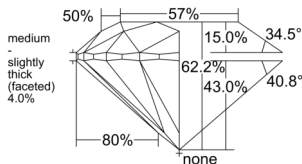

GIA®

FACSIMILE

GIA NATURAL DIAMOND DOSSIER®

December 05, 2025
GIA Report Number 6542166741
Shape and Cutting Style ..... Round Brilliant
Measurements ..... 4.26 - 4.29 x 2.66 mm

GRADING RESULTS

Carat Weight ..... 0.30 carat
Color Grade ..... G
Clarity Grade VS1
Cut Grade ..... Excellent

ADDITIONAL GRADING INFORMATION

Polish ..... Excellent
Symmetry ..... Excellent
Fluorescence ..... Faint
Clarity Characteristics ..... Needle
Inscription(s): GIA 6542166741

GIA REPORT 6542166741

Verify this report at GIA.edu

PROPORTIONS

GRADING SCALES

GIA COLOR SCALE

COLORLESS	D
	E
	F
	G
	H
	I
	J
NEAR COLORLESS	K
	L
	M
	N
	O
	P
	Q
	R
	S
	T
	U
	V
	W
	X
	Y
LIGHT	Z

GIA CLARITY SCALE

FLAWLESS	INTERNAL FLAWLESS	
		FLAWLESS
VERY VERY SLIGHTLY INCLUDED	VVS₁	
	VVS₂	
VERY SLIGHTLY INCLUDED	VS₁	
	VS₂	
SLIGHTLY INCLUDED	SI₁	
	SI₂	
INCLUDED	I₁	
	I₂	
	I₃	

GIA CUT SCALE

EXCELLENT
VERY GOOD
GOOD
FAIR
POOR