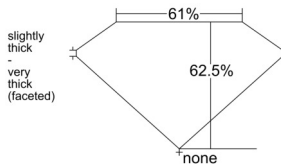

GIA®

FACSIMILE

GIA REPORT 6542165876

Verify this report at GIA.edu

GIA NATURAL DIAMOND DOSSIER®

December 05, 2025
GIA Report Number 6542165876
Shape and Cutting Style ..... Oval Brilliant
Measurements ..... 7.32 x 4.93 x 3.08 mm

GRADING RESULTS

Carat Weight ..... 0.73 carat
Color Grade I
Clarity Grade SI1

ADDITIONAL GRADING INFORMATION

Polish ..... Very Good
Symmetry ..... Very Good
Fluorescence ..... Faint
Clarity Characteristics..... Crystal, Feather, Cloud, Cavity
Inscription(s): GIA 6542165876

PROPORTIONS

Profile not to actual proportions

GRADING SCALES

GIA COLOR SCALE		GIA CLARITY SCALE			
COLORLESS	D	VERY VERY SLIGHTLY INCLUDED	FLAWLESS		
	E		INTERNALLY FLAWLESS		
	F	VERY SLIGHTLY INCLUDED	VVS₁		
	G		VVS₂		
	H		VS₁		
	NEAR COLORLESS	I	SLIGHTLY INCLUDED	VS₂	
		J		SI₁	
		FAINT	K	INCLUDED	SI₂
			L		I₁
			M		I₂
VERT LIGHT	N	INCLUDED	I₃		
	O				
	P				
	Q				
	R				
LIGHT	S				
	T				
	U				
	V				
	W				
	Z