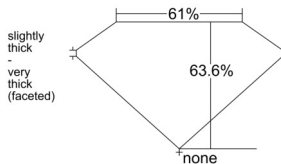

GIA®

FACSIMILE

GIA REPORT 6542163542

Verify this report at GIA.edu

GIA NATURAL DIAMOND DOSSIER®

December 05, 2025
GIA Report Number 6542163542
Shape and Cutting Style ..... Heart Brilliant
Measurements ..... 5.70 x 6.69 x 4.25 mm

GRADING RESULTS

Carat Weight ..... 0.92 carat
Color Grade ..... E
Clarity Grade VS2

ADDITIONAL GRADING INFORMATION

Polish ..... Very Good
Symmetry ..... Very Good
Fluorescence ..... Faint
Clarity Characteristics ..... Crystal
Inscription(s): GIA 6542163542

PROPORTIONS

Profile not to actual proportions

GRADING SCALES

GIA COLOR SCALE		GIA CLARITY SCALE			
COLORLESS	D	VERY VERY SLIGHTLY INCLUDED	FLAWLESS		
	E		INTERNALLY FLAWLESS		
	F		VVS₁		
	NEAR COLORLESS	G	VERY SLIGHTLY INCLUDED	VVS₂	
		H		VS₁	
		FAINT	I	SLIGHTLY INCLUDED	VS₂
			J		SI₁
	K		SI₂		
	LIGHT		L	INCLUDED	I₁
		M	I₂		
N		I₃			
O					
P					
Q					
R					
S					
T					
U					
V					
W					
X					
Y					
Z