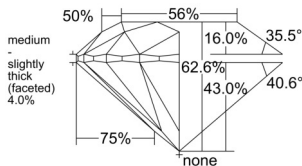

GIA®

FACSIMILE

GIA NATURAL DIAMOND DOSSIER®

December 04, 2025
GIA Report Number 6542157008
Shape and Cutting Style ..... Round Brilliant
Measurements ..... 5.44 - 5.46 x 3.41 mm

GRADING RESULTS

Carat Weight ..... 0.63 carat
Color Grade I
Clarity Grade VS1
Cut Grade ..... Excellent

ADDITIONAL GRADING INFORMATION

Polish ..... Excellent
Symmetry ..... Excellent
Fluorescence ..... None
Clarity Characteristics ..... Cloud, Pinpoint
Inscription(s): GIA 6542157008

GIA REPORT 6542157008

Verify this report at GIA.edu

PROPORTIONS

Profile to actual proportions