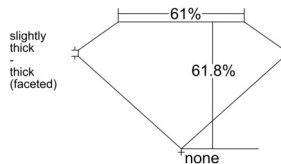

GIA®

FACSIMILE

GIA REPORT 6542152660

Verify this report at GIA.edu

GIA NATURAL DIAMOND DOSSIER®

December 06, 2025
GIA Report Number 6542152660
Shape and Cutting Style ..... Pear Brilliant
Measurements ..... 8.28 x 5.14 x 3.17 mm

GRADING RESULTS

Carat Weight ..... 0.81 carat
Color Grade ..... D
Clarity Grade VS2

ADDITIONAL GRADING INFORMATION

Polish ..... Excellent
Symmetry ..... Excellent
Fluorescence ..... Faint
Clarity Characteristics ..... Crystal
Inscription(s): GIA 6542152660

PROPORTIONS

Profile not to actual proportions

GRADING SCALES

GIA COLOR SCALE		GIA CLARITY SCALE			
COLORLESS	D	VERY VERY SLIGHTLY INCLUDED	FLAWLESS		
	E		INTERNALLY FLAWLESS		
	F	VERY SLIGHTLY INCLUDED	VS₁		
	G		VS₂		
	H		VS₁		
	NEAR COLORLESS	I	SLIGHTLY INCLUDED	VS₂	
		J		SI₁	
		FAINT	K	INCLUDED	SI₂
			L		I₁
			M		I₂
VERTICALLY LIGHT	N	LIGHT	I₃		
	O				
	P				
	Q				
	R