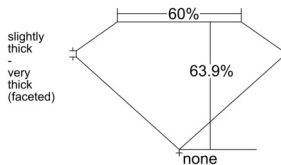

GIA®

FACSIMILE

GIA REPORT 6542150987

Verify this report at GIA.edu

GIA NATURAL DIAMOND DOSSIER®

December 03, 2025
GIA Report Number 6542150987
Shape and Cutting Style ..... Pear Brilliant
Measurements ..... 6.30 x 4.05 x 2.59 mm

GRADING RESULTS

Carat Weight ..... 0.40 carat
Color Grade ..... E
Clarity Grade VS2

ADDITIONAL GRADING INFORMATION

Polish ..... Excellent
Symmetry ..... Very Good
Fluorescence ..... Faint
Clarity Characteristics ..... Crystal
Inscription(s): GIA 6542150987

PROPORTIONS

Profile not to actual proportions

GRADING SCALES

GIA COLOR SCALE		GIA CLARITY SCALE			
COLORLESS	D	VERY VERY SLIGHTLY INCLUDED	FLAWLESS		
	E		INTERNALLY FLAWLESS		
	F	VERY SLIGHTLY INCLUDED	VVS₁		
	G		VVS₂		
	H		VS₁		
	NEAR COLORLESS	I	SLIGHTLY INCLUDED	VS₂	
		J		SI₁	
		FAINT	K	INCLUDED	SI₂
			L		I₁
			M		I₂
VERT LIGHT	N	LIGHT	I₃		
	O				
	P				
	Q				
	R