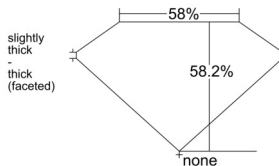

GIA®

FACSIMILE

GIA REPORT 6542136121

Verify this report at GIA.edu

GIA NATURAL DIAMOND DOSSIER®

December 01, 2025
GIA Report Number 6542136121
Shape and Cutting Style ..... Heart Brilliant
Measurements ..... 4.94 x 5.57 x 3.24 mm

GRADING RESULTS

Carat Weight ..... 0.50 carat
Color Grade ..... E
Clarity Grade SI2

ADDITIONAL GRADING INFORMATION

Polish ..... Very Good
Symmetry ..... Very Good
Fluorescence ..... None
Clarity Characteristics ..... Cloud, Crystal, Feather
Inscription(s): GIA 6542136121

PROPORTIONS

Profile not to actual proportions

GRADING SCALES

GIA COLOR SCALE		GIA CLARITY SCALE		
NEAR COLORLESS	D	VERY VERY SLIGHTLY INCLUDED	FLAWLESS	
	E		INTERNALLY FLAWLESS	
	F	VERY SLIGHTLY INCLUDED	VVS₁	
	G		VVS₂	
	H		VS₁	
	FAINT	I	SLIGHTLY INCLUDED	SI₁
		J		SI₂
		K	INCLUDED	I₁
		L		I₂
		M		I₃
LIGHT	N			
	O			
	P			
	Q			
	R			
	S			
	T			
U				
V				
W				
X				
Y				
Z