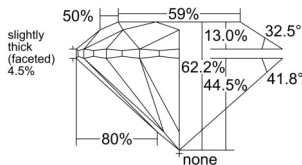

GIA®

FACSIMILE

GIA NATURAL DIAMOND DOSSIER®

December 02, 2025
GIA Report Number 6542134239
Shape and Cutting Style ..... Round Brilliant
Measurements ..... 4.32 - 4.33 x 2.69 mm

GRADING RESULTS

Carat Weight ..... 0.31 carat
Color Grade ..... F
Clarity Grade VVS1
Cut Grade ..... Excellent

ADDITIONAL GRADING INFORMATION

Polish ..... Excellent
Symmetry ..... Excellent
Fluorescence ..... None
Clarity Characteristics ..... Pinpoint, Feather
Inscription(s): GIA 6542134239

GIA REPORT 6542134239

Verify this report at GIA.edu

PROPORTIONS

Profile to actual proportions