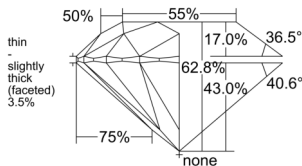

GIA®

FACSIMILE

GIA REPORT 6542119156

Verify this report at GIA.edu

GIA NATURAL DIAMOND DOSSIER®

December 08, 2025
GIA Report Number 6542119156
Shape and Cutting Style ..... Round Brilliant
Measurements ..... 4.22 - 4.28 x 2.67 mm

GRADING RESULTS

Carat Weight ..... 0.30 carat
Color Grade I
Clarity Grade S11
Cut Grade ..... Very Good

ADDITIONAL GRADING INFORMATION

Polish ..... Very Good
Symmetry ..... Good
Fluorescence ..... None
Clarity Characteristics ..... Crystal
Inscription(s): GIA 6542119156

PROPORTIONS

GRADING SCALES

GIA COLOR SCALE	GIA CLARITY SCALE	GIA CUT SCALE	
D	FLAWLESS	EXCELLENT	
E	INTERNALLY FLAWLESS		
F		VVS₁	VERY GOOD
G	VVS₂		
H	VS₁	GOOD	
I	VS₂		
J	S1₁	FAIR	
K	S1₂		
L	I₁	POOR	
M	I₂		
N	I₃		
O			
P			
Q			
R			
S			
T			
U			
V			
W			
X			
Y			
Z