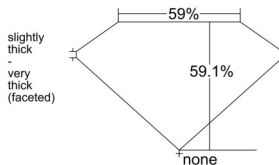

GIA®

FACSIMILE

GIA REPORT 6542111883

Verify this report at GIA.edu

GIA NATURAL DIAMOND DOSSIER®

November 28, 2025
GIA Report Number 6542111883
Shape and Cutting Style ..... Heart Brilliant
Measurements ..... 5.30 x 5.91 x 3.49 mm

GRADING RESULTS

Carat Weight ..... 0.61 carat
Color Grade ..... H
Clarity Grade VS2

ADDITIONAL GRADING INFORMATION

Polish ..... Excellent
Symmetry ..... Excellent
Fluorescence ..... None
Clarity Characteristics ..... Crystal, Cloud, Feather
Inscription(s): GIA 6542111883

PROPORTIONS

Profile not to actual proportions

GRADING SCALES

GIA COLOR SCALE		GIA CLARITY SCALE			
COLORLESS	D	VERY VERY SLIGHTLY INCLUDED	FLAWLESS		
	E		INTERNALLY FLAWLESS		
	F	VERY SLIGHTLY INCLUDED	VVS₁		
	G		VVS₂		
	H		VS₁		
	NEAR COLORLESS	I	SLIGHTLY INCLUDED	VS₂	
		J		SI₁	
		FAINT	K	INCLUDED	SI₂
			L		I₁
			M		I₂
VERT LIGHT	N	LIGHT	I₃		
	O				
	P				
	Q				
	R