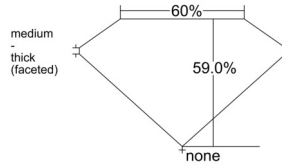

GIA®

FACSIMILE

GIA REPORT 6542109572

Verify this report at GIA.edu

GIA NATURAL DIAMOND DOSSIER®

November 27, 2025
GIA Report Number 6542109572
Shape and Cutting Style ..... Heart Brilliant
Measurements ..... 5.37 x 6.37 x 3.76 mm

GRADING RESULTS

Carat Weight ..... 0.74 carat
Color Grade ..... H
Clarity Grade VS2

ADDITIONAL GRADING INFORMATION

Polish ..... Excellent
Symmetry ..... Very Good
Fluorescence ..... None
Clarity Characteristics ..... Crystal, Cloud, Feather
Inscription(s): GIA 6542109572

PROPORTIONS

Profile not to actual proportions

GRADING SCALES

GIA COLOR SCALE		GIA CLARITY SCALE			
COLORLESS	D	VERY VERY SLIGHTLY INCLUDED	FLAWLESS		
	E		INTERNALLY FLAWLESS		
	F	VERY SLIGHTLY INCLUDED	VVS₁		
	G		VVS₂		
	H		VS₁		
	NEAR COLORLESS	I	SLIGHTLY INCLUDED	VS₂	
		J		SI₁	
		FAINT	K	INCLUDED	SI₂
			L		I₁
			M		I₂
VERT LIGHT	N	INCLUDED	I₃		
	O				
	P				
	Q				
	R				
LIGHT	S				
	T				
	U				
	V				
	W				
	X				
	Y				
	Z