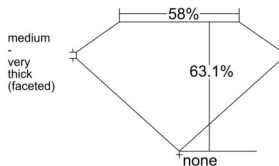

GIA®

FACSIMILE

GIA REPORT 6542106342

Verify this report at gia.edu

GIA NATURAL DIAMOND DOSSIER®

November 27, 2025
GIA Report Number 6542106342
Shape and Cutting Style ..... Heart Brilliant
Measurements ..... 5.24 x 6.07 x 3.82 mm

GRADING RESULTS

Carat Weight ..... 0.71 carat
Color Grade ..... H
Clarity Grade VVS1

ADDITIONAL GRADING INFORMATION

Polish ..... Excellent
Symmetry ..... Excellent
Fluorescence ..... None
Clarity Characteristics ..... Cloud, Pinpoint
Inscription(s): GIA 6542106342

PROPORTIONS

Profile not to actual proportions

GRADING SCALES

GIA COLOR SCALE		GIA CLARITY SCALE			
COLORLESS	D	VERY VERY SLIGHTLY INCLUDED	FLAWLESS		
	E		INTERNALLY FLAWLESS		
	F	VERY SLIGHTLY INCLUDED	VVS₁		
	G		VVS₂		
	H		VS₁		
	NEAR COLORLESS	I	SLIGHTLY INCLUDED	VS₂	
		J		SI₁	
		FAINT	K	INCLUDED	SI₂
			L		I₁
			M		I₂
VERT LIGHT	N	LIGHT	I₃		
	O				
	P				
	Q				
	R