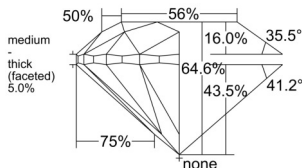

GIA®

FACSIMILE

GIA REPORT 6542075165

Verify this report at GIA.edu

GIA NATURAL DIAMOND DOSSIER®

November 24, 2025
GIA Report Number 6542075165
Shape and Cutting Style ..... Round Brilliant
Measurements ..... 4.92 - 4.98 x 3.20 mm

GRADING RESULTS

Carat Weight ..... 0.50 carat
Color Grade ..... G
Clarity Grade VS1
Cut Grade ..... Very Good

ADDITIONAL GRADING INFORMATION

Polish ..... Very Good
Symmetry ..... Very Good
Fluorescence ..... None
Clarity Characteristics ..... Indented Natural, Pinpoint
Inscription(s): GIA 6542075165

PROPORTIONS

Profile to actual proportions

GRADING SCALES

GIA COLOR SCALE	GIA CLARITY SCALE	GIA CUT SCALE
COLOURLESS	FLAWLESS	EXCELLENT
D	INTERNALLY FLAWLESS	
E	VVS₁	VERY GOOD
F		
G	VVS₂	
H	VS₁	GOOD
I		
J	VS₂	
K	SI₁	FAIR
L		
M	SI₂	
N	I₁	POOR
O		
P	I₂	
Q	I₃	
R		
S		
T		
U		
V		
W		
X		
Y		
Z