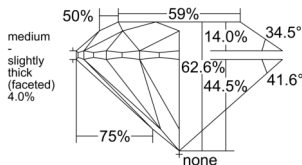

GIA®

FACSIMILE

GIA NATURAL DIAMOND DOSSIER®

November 21, 2025
GIA Report Number 6542069269
Shape and Cutting Style ..... Round Brilliant
Measurements ..... 5.90 - 5.94 x 3.71 mm

GRADING RESULTS

Carat Weight ..... 0.80 carat
Color Grade ..... G
Clarity Grade SI2
Cut Grade ..... Excellent

ADDITIONAL GRADING INFORMATION

Polish ..... Excellent
Symmetry ..... Excellent
Fluorescence ..... None
Clarity Characteristics ..... Cloud
Inscription(s): GIA 6542069269

GIA REPORT 6542069269

Verify this report at GIA.edu

PROPORTIONS

Profile to actual proportions

GRADING SCALES

GIA COLOR SCALE	GIA CLARITY SCALE	GIA CUT SCALE	
D	FLAWLESS	EXCELLENT	
E	INTERNALLY FLAWLESS		
F		VVS₁	VERY GOOD
G	VVS₂		
H	VS₁	GOOD	
I	VS₂		
J	SI₁	FAIR	
K	SI₂		
L	I₁	POOR	
M			
N			
O	I₂		
P			
Q			
R	I₃		
S			
T			
U			
V			
W			
X			
Y			
Z