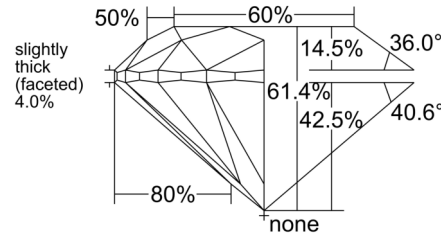

GIA NATURAL DIAMOND GRADING REPORT

 December 04, 2025
 GIA Report Number **6542061554**
 Shape and Cutting Style **Round Brilliant**
 Measurements **6.34 - 6.39 x 3.91 mm**
GRADING RESULTS

 Carat Weight **1.00 carat**
 Color Grade **J**
 Clarity Grade **VS2**
 Cut Grade **Excellent**
ADDITIONAL GRADING INFORMATION

 Polish **Excellent**
 Symmetry **Very Good**
 Fluorescence **None**
 Inscription(s): **GIA 6542061554**
Comments: Clouds are not shown. Surface graining is not shown.

PROPORTIONS

Profile to actual proportions

CLARITY CHARACTERISTICS

KEY TO SYMBOLS*

- Crystal
- ◡ Indented Natural
- △ Natural

* Red symbols denote internal characteristics (inclusions). Green or black symbols denote external characteristics (blemishes). Diagram is an approximate representation of the diamond, and symbols shown indicate type, position, and approximate size of clarity characteristics. All clarity characteristics may not be shown. Details of finish are not shown.