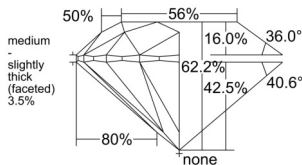

GIA®

FACSIMILE

GIA REPORT 6542059876

Verify this report at GIA.edu

GIA NATURAL DIAMOND DOSSIER®

November 21, 2025
GIA Report Number 6542059876
Shape and Cutting Style ..... Round Brilliant
Measurements ..... 5.06 - 5.10 x 3.16 mm

GRADING RESULTS

Carat Weight ..... 0.50 carat
Color Grade ..... J
Clarity Grade S11
Cut Grade ..... Excellent

ADDITIONAL GRADING INFORMATION

Polish ..... Excellent
Symmetry ..... Excellent
Fluorescence ..... None
Clarity Characteristics ..... Feather, Cloud, Crystal
Inscription(s): GIA 6542059876

PROPORTIONS

Profile to actual proportions

GRADING SCALES

GIA COLOR SCALE

COLOREDNESS	D
	E
	F
	G
	H
	I
	J
NEAR COLORLESS	K
	L
FAIN	M
	N
	O
	P
VERY LIGHT	Q
	R
	S
	T
	U
	V
	W
	X
	Y
LIGHT	Z

GIA CLARITY SCALE

FLAWLESS	INTERNAL FLAWLESS	
		FLAWLESS
VERY VERY SLIGHTLY INCLUDED	VVS₁	
	VVS₂	
VERY SLIGHTLY INCLUDED	VS₁	
	VS₂	
SLIGHTLY INCLUDED	SI₁	
	SI₂	
INCLUDED	I₁	
	I₂	
	I₃	

GIA CUT SCALE

EXCELLENT
VERY GOOD
GOOD
FAIR
POOR