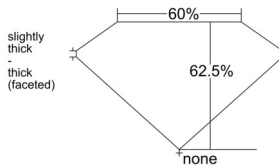

GIA®

FACSIMILE

GIA REPORT 6542053344

Verify this report at GIA.edu

GIA NATURAL DIAMOND DOSSIER®

November 19, 2025
GIA Report Number 6542053344
Shape and Cutting Style ..... Pear Brilliant
Measurements ..... 7.13 x 4.48 x 2.80 mm

GRADING RESULTS

Carat Weight ..... 0.51 carat
Color Grade I
Clarity Grade VVS1

ADDITIONAL GRADING INFORMATION

Polish ..... Excellent
Symmetry ..... Excellent
Fluorescence ..... None
Clarity Characteristics ..... Pinpoint
Inscription(s): GIA 6542053344

PROPORTIONS

Profile not to actual proportions

GRADING SCALES

GIA COLOR SCALE		GIA CLARITY SCALE			
COLORLESS	D	VERY VERY SLIGHTLY INCLUDED	FLAWLESS		
	E		INTERNALLY FLAWLESS		
	F	VERY SLIGHTLY INCLUDED	VVS₁		
	G		VVS₂		
	H		VS₁		
	NEAR COLORLESS	I	SLIGHTLY INCLUDED	VS₂	
		J		SI₁	
		FAINT	K	INCLUDED	SI₂
			L		I₁
			M		I₂
VERT LIGHT	N	INCLUDED	I₃		
	O				
	P				
	Q				
	R				
LIGHT	S				
	T				
	U				
	V				
	W				
X					
Y					
Z