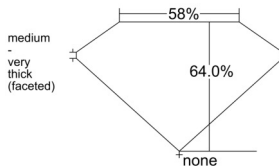

GIA®

FACSIMILE

GIA REPORT 6542052751

Verify this report at GIA.edu

GIA NATURAL DIAMOND DOSSIER®

November 19, 2025
GIA Report Number 6542052751
Shape and Cutting Style ..... Pear Brilliant
Measurements ..... 6.65 x 4.42 x 2.83 mm

GRADING RESULTS

Carat Weight ..... 0.50 carat
Color Grade ..... F
Clarity Grade VS2

ADDITIONAL GRADING INFORMATION

Polish ..... Very Good
Symmetry ..... Good
Fluorescence ..... Faint
Clarity Characteristics ..... Crystal
Inscription(s): GIA 6542052751

PROPORTIONS

Profile not to actual proportions

GRADING SCALES

GIA COLOR SCALE		GIA CLARITY SCALE			
COLORLESS	D	VERY VERY SLIGHTLY INCLUDED	FLAWLESS		
	E		INTERNALLY FLAWLESS		
	F	VERY SLIGHTLY INCLUDED	VVS₁		
	G		VVS₂		
	H		VS₁		
	NEAR COLORLESS	I	SLIGHTLY INCLUDED	VS₂	
		J		SI₁	
		FAINT	K	INCLUDED	SI₂
			L		I₁
			M		I₂
VERT LIGHT	N		INCLUDED	I₃	
	O				
	P				
	Q				
	LIGHT		R		
		S			
		T			
U					
V					
W					
X					
Y					
Z