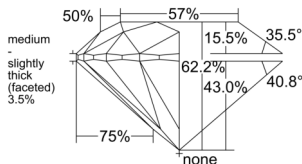

GIA®

FACSIMILE

GIA REPORT 6542050104

Verify this report at GIA.edu

GIA NATURAL DIAMOND DOSSIER®

November 19, 2025
GIA Report Number 6542050104
Shape and Cutting Style ..... Round Brilliant
Measurements ..... 5.52 - 5.55 x 3.44 mm

GRADING RESULTS

Carat Weight ..... 0.65 carat
Color Grade I
Clarity Grade VVS2
Cut Grade ..... Excellent

ADDITIONAL GRADING INFORMATION

Polish ..... Excellent
Symmetry ..... Excellent
Fluorescence ..... Faint
Clarity Characteristics ..... Cloud, Pinpoint, Feather
Inscription(s): GIA 6542050104

PROPORTIONS

Profile to actual proportions