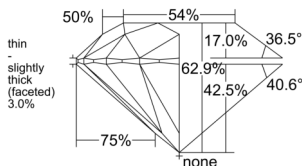

GIA®

FACSIMILE

GIA REPORT 6542045543

Verify this report at GIA.edu

GIA NATURAL DIAMOND DOSSIER®

November 19, 2025
GIA Report Number 6542045543
Shape and Cutting Style ..... Round Brilliant
Measurements ..... 4.91 - 4.94 x 3.10 mm

GRADING RESULTS

Carat Weight ..... 0.46 carat
Color Grade ..... H
Clarity Grade VVS1
Cut Grade ..... Excellent

ADDITIONAL GRADING INFORMATION

Polish ..... Excellent
Symmetry ..... Excellent
Fluorescence ..... None
Clarity Characteristics ..... Pinpoint, Feather
Inscription(s): GIA 6542045543

PROPORTIONS

GRADING SCALES

GIA COLOR SCALE

COLOREDNESS	D
	E
	F
	G
	H
	I
	J
NEAR COLORLESS	K
	L
Faint	M
	N
	O
	P
Very Light	Q
	R
	S
	T
	U
	V
	W
	X
	Y
Light	Z

GIA CLARITY SCALE

FLAWLESS	VERY VERY SLIGHTLY INCLUDED	VVS₁	
			VVS₂
INTERNALLY FLAWLESS	VERY SLIGHTLY INCLUDED	VS₁	
		VS₂	
SLIGHTLY INCLUDED	SLIGHTLY INCLUDED	SI₁	
		SI₂	
INCLUDED	INCLUDED	I₁	
		I₂	
		I₃	

GIA CUT SCALE

EXCELLENT	VERY GOOD	GOOD	FAIR	POOR