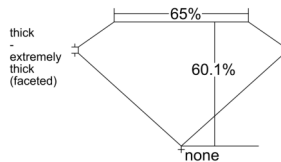

GIA®

FACSIMILE

GIA REPORT 6542043324

Verify this report at GIA.edu

GIA NATURAL DIAMOND DOSSIER®

November 19, 2025
GIA Report Number **6542043324**
Shape and Cutting Style ..... **Marquise Brilliant**
Measurements ..... **7.05 x 3.50 x 2.10 mm**

GRADING RESULTS

Carat Weight ..... **0.30 carat**
Color Grade ..... **D**
Clarity Grade **VS2**

ADDITIONAL GRADING INFORMATION

Polish ..... **Excellent**
Symmetry ..... **Very Good**
Fluorescence ..... **None**
Clarity Characteristics ..... **Feather**
Inscription(s): **GIA 6542043324**

PROPORTIONS

Profile not to actual proportions

GRADING SCALES

GIA COLOR SCALE		GIA CLARITY SCALE			
COLORLESS	D	VERY VERY SLIGHTLY INCLUDED	FLAWLESS		
	E		INTERNALLY FLAWLESS		
	F	VERY SLIGHTLY INCLUDED	VVS₁		
	G		VVS₂		
	H		VS₁		
	NEAR COLORLESS	I	SLIGHTLY INCLUDED	VS₂	
		J		SI₁	
		FAINT	K	INCLUDED	SI₂
			L		I₁
			M		I₂
VERT LIGHT	N	LIGHT	I₃		
	O				
	P				
	Q				
	R