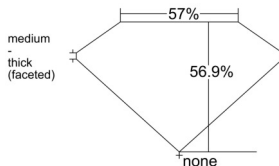

GIA®

FACSIMILE

GIA REPORT 6542041040

Verify this report at GIA.edu

GIA NATURAL DIAMOND DOSSIER®

November 19, 2025
GIA Report Number 6542041040
Shape and Cutting Style ..... Heart Brilliant
Measurements ..... 5.89 x 6.85 x 3.89 mm

GRADING RESULTS

Carat Weight ..... 0.92 carat
Color Grade ..... F
Clarity Grade VS1

ADDITIONAL GRADING INFORMATION

Polish ..... Excellent
Symmetry ..... Very Good
Fluorescence ..... None
Clarity Characteristics ..... Cloud, Needle
Inscription(s): GIA 6542041040

PROPORTIONS

Profile not to actual proportions

GRADING SCALES

GIA COLOR SCALE		GIA CLARITY SCALE			
COLORLESS	D	VERY VERY SLIGHTLY INCLUDED	FLAWLESS		
	E		INTERNALLY FLAWLESS		
	F	VERY SLIGHTLY INCLUDED	VVS₁		
	G		VVS₂		
	H		VS₁		
	NEAR COLORLESS	I	SLIGHTLY INCLUDED	VS₂	
		J		SI₁	
		FAINT	K	INCLUDED	SI₂
			L		I₁
			M		I₂
VERTICALLY LIGHT	N	LIGHT	I₃		
	O				
	P				
	Q				
	R