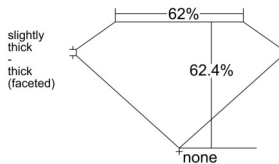

GIA®

FACSIMILE

GIA REPORT 6542040845

Verify this report at GIA.edu

GIA NATURAL DIAMOND DOSSIER®

November 19, 2025
GIA Report Number 6542040845
Shape and Cutting Style ..... Pear Brilliant
Measurements ..... 8.13 x 5.17 x 3.23 mm

GRADING RESULTS

Carat Weight ..... 0.80 carat
Color Grade ..... E
Clarity Grade VS2

ADDITIONAL GRADING INFORMATION

Polish ..... Excellent
Symmetry ..... Excellent
Fluorescence ..... Medium Blue
Clarity Characteristics ..... Crystal, Cloud
Inscription(s): GIA 6542040845

PROPORTIONS

Profile not to actual proportions

GRADING SCALES

GIA COLOR SCALE		GIA CLARITY SCALE	
COLORLESS	D	VERY VERY SLIGHTLY INCLUDED	FLAWLESS
	E		INTERNALLY FLAWLESS
	F		VVS₁
	G		VVS₂
	H		VS₁
	I		VS₂
	J		SI₁
	K		SI₂
	L		I₁
	M		I₂
NEAR COLORLESS	N	SLIGHTLY INCLUDED	I₃
	O		
	P		
	Q		
FAINT	R		
	S		
	T		
	U		
VERT LIGHT	V		
	W		
	X		
	Y		
LIGHT	Z