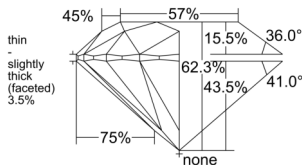

GIA®

FACSIMILE

GIA REPORT 6542039567

Verify this report at GIA.edu

GIA NATURAL DIAMOND DOSSIER®

November 24, 2025
GIA Report Number 6542039567
Shape and Cutting Style ..... Round Brilliant
Measurements ..... 5.65 - 5.69 x 3.53 mm

GRADING RESULTS

Carat Weight ..... 0.70 carat
Color Grade ..... F
Clarity Grade VVS1
Cut Grade ..... Excellent

ADDITIONAL GRADING INFORMATION

Polish ..... Excellent
Symmetry ..... Excellent
Fluorescence ..... None
Clarity Characteristics ..... Cavity, Feather
Inscription(s): GIA 6542039567

PROPORTIONS

GRADING SCALES

GIA COLOR SCALE	GIA CLARITY SCALE	GIA CUT SCALE	
D	FLAWLESS	EXCELLENT	
E	INTERNALLY FLAWLESS		
F		VVS₁	VERY GOOD
G	VVS₂		
H	VS₁	GOOD	
I	VS₂		
J	SI₁	FAIR	
K	SI₂		
L	I₁	POOR	
M	I₂		
N	I₃		
O			
P			
Q			
R			
S			
T			
U			
V			
W			
X			
Y			
Z