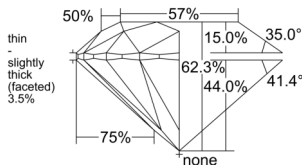

GIA®

FACSIMILE

GIA NATURAL DIAMOND DOSSIER®

November 24, 2025
GIA Report Number 6542038115
Shape and Cutting Style ..... Round Brilliant
Measurements ..... 5.71 - 5.72 x 3.56 mm

GRADING RESULTS

Carat Weight ..... 0.71 carat
Color Grade ..... E
Clarity Grade ..... Internally Flawless
Cut Grade ..... Excellent

ADDITIONAL GRADING INFORMATION

Polish ..... Excellent
Symmetry ..... Excellent
Fluorescence ..... None
Clarity Characteristics... Surface Graining, Minor Details of Polish
Inspection(s): GIA 6542038115

GIA REPORT 6542038115

Verify this report at GIA.edu

PROPORTIONS

GRADING SCALES

GIA COLOR SCALE	GIA CLARITY SCALE	GIA CUT SCALE
D	FLAWLESS	EXCELLENT
E	INTERNALLY FLAWLESS	
F	VVS₁	VERY GOOD
G		
H	VS₁	GOOD
I		
J	SI₁	FAIR
K		
L	I₁	POOR
M		
N	I₂	
O		
P	I₃	
Q		
R		
S		
T		
U		
V		
W		
X		
Y		
Z