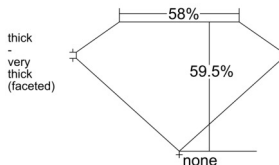

GIA®

FACSIMILE

GIA REPORT 6542036856

Verify this report at GIA.edu

GIA NATURAL DIAMOND DOSSIER®

November 18, 2025
GIA Report Number 6542036856
Shape and Cutting Style ..... Heart Brilliant
Measurements ..... 4.78 x 5.41 x 3.22 mm

GRADING RESULTS

Carat Weight ..... 0.50 carat
Color Grade ..... H
Clarity Grade VS1

ADDITIONAL GRADING INFORMATION

Polish ..... Excellent
Symmetry ..... Very Good
Fluorescence ..... None
Clarity Characteristics ..... Crystal, Pinpoint
Inscription(s): GIA 6542036856

PROPORTIONS

Profile not to actual proportions

GRADING SCALES

GIA COLOR SCALE		GIA CLARITY SCALE			
COLORLESS	D	VERY VERY SLIGHTLY INCLUDED	FLAWLESS		
	E		INTERNALLY FLAWLESS		
	F	VERY SLIGHTLY INCLUDED	VVS₁		
	G		VVS₂		
	H		VS₁		
	NEAR COLORLESS	I	SLIGHTLY INCLUDED	VS₂	
		J		SI₁	
		FAINT	K	INCLUDED	SI₂
			L		I₁
	M		I₂		
VERT LIGHT	N		INCLUDED	I₃	
	O				
	P				
	Q				
LIGHT	R				
	S				
	T				
	U				
	V				
	Z