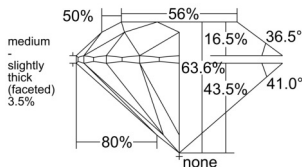

GIA®

FACSIMILE

GIA REPORT 6542034937

Verify this report at GIA.edu

GIA NATURAL DIAMOND DOSSIER®

November 18, 2025
GIA Report Number 6542034937
Shape and Cutting Style ..... Round Brilliant
Measurements ..... 5.85 - 5.89 x 3.73 mm

GRADING RESULTS

Carat Weight ..... 0.80 carat
Color Grade ..... H
Clarity Grade SI2
Cut Grade ..... Excellent

ADDITIONAL GRADING INFORMATION

Polish ..... Excellent
Symmetry ..... Excellent
Fluorescence ..... Faint
Clarity Characteristics ..... Crystal, Cloud
Inscription(s): GIA 6542034937

PROPORTIONS

GRADING SCALES

GIA COLOR SCALE	GIA CLARITY SCALE	GIA CUT SCALE
COLORESS	FLAWLESS	EXCELLENT
D	FLAWLESS	
E	INTERNALLY FLAWLESS	VERY GOOD
F	VVS₁	
G	VVS₂	
H	VS₁	
I	VS₂	GOOD
J	SI₁	
K	SI₂	FAIR
L	I₁	
M	I₂	
N	I₃	POOR
O		
P		
Q		
R		
S		
T		
U		
V		
W		
X		
Y		
Z