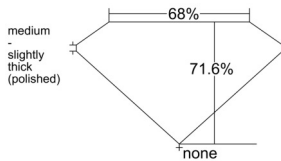

GIA®

FACSIMILE

GIA REPORT 6542031229

Verify this report at GIA.edu

GIA NATURAL DIAMOND DOSSIER®

November 18, 2025
GIA Report Number 6542031229
Shape and Cutting Style ..... **Square Modified Brilliant**
Measurements ..... 4.95 x 4.95 x 3.54 mm

GRADING RESULTS

Carat Weight ..... 0.72 carat
Color Grade ..... G
Clarity Grade VVS1

ADDITIONAL GRADING INFORMATION

Polish ..... Excellent
Symmetry ..... Excellent
Fluorescence ..... None
Clarity Characteristics ..... Pinpoint
Inscription(s): GIA 6542031229

PROPORTIONS

Profile not to actual proportions

GRADING SCALES

GIA COLOR SCALE		GIA CLARITY SCALE			
COLORLESS	D	VERY VERY SLIGHTLY INCLUDED	FLAWLESS		
	E		INTERNALLY FLAWLESS		
	F	VERY SLIGHTLY INCLUDED	VVS₁		
	G		VVS₂		
	H		VS₁		
	NEAR COLORLESS	I	SLIGHTLY INCLUDED	VS₂	
		J		SI₁	
		FAINT	K	INCLUDED	SI₂
			L		I₁
			M		I₂
VERTICALLY LIGHT	N	INCLUDED	I₃		
	O				
	P				
	Q				
	R				
LIGHT	S				
	T				
	U				
	V				
	W				
	X				
	Y				
	Z