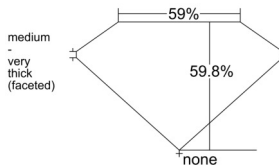

GIA®

FACSIMILE

GIA REPORT 6542025211

Verify this report at GIA.edu

GIA NATURAL DIAMOND DOSSIER®

November 18, 2025
GIA Report Number 6542025211
Shape and Cutting Style ..... Heart Brilliant
Measurements ..... 5.39 x 6.26 x 3.74 mm

GRADING RESULTS

Carat Weight ..... 0.74 carat
Color Grade ..... H
Clarity Grade VS1

ADDITIONAL GRADING INFORMATION

Polish ..... Excellent
Symmetry ..... Excellent
Fluorescence ..... Faint
Clarity Characteristics ..... Cloud, Crystal, Pinpoint
Inscription(s): GIA 6542025211

PROPORTIONS

Profile not to actual proportions

GRADING SCALES

GIA COLOR SCALE		GIA CLARITY SCALE	
COLORLESS	D	VERY VERY SLIGHTLY INCLUDED	FLAWLESS
	E		INTERNALLY FLAWLESS
	F		VVS₁
	G		VVS₂
	H		VS₁
	I		VS₂
	J		SI₁
	K		SI₂
	L		I₁
	M		I₂
NEAR COLORLESS	N	SLIGHTLY INCLUDED	I₃
	O		
	P		
	Q		
FAINT	R		
	S		
	T		
	U		
VERT LIGHT	V		
	W		
	X		
	Y		
LIGHT	Z