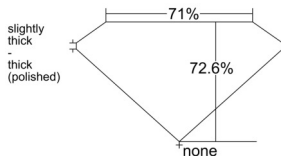

GIA®

FACSIMILE

GIA REPORT 6542024454

Verify this report at GIA.edu

GIA NATURAL DIAMOND DOSSIER®

November 18, 2025
GIA Report Number 6542024454
Shape and Cutting Style ..... Square Modified Brilliant
Measurements ..... 4.41 x 4.37 x 3.18 mm

GRADING RESULTS

Carat Weight ..... 0.52 carat
Color Grade I
Clarity Grade SI1

ADDITIONAL GRADING INFORMATION

Polish ..... Excellent
Symmetry ..... Excellent
Fluorescence ..... None
Clarity Characteristics ..... Crystal, Cloud, Feather
Inscription(s): GIA 6542024454

PROPORTIONS

Profile not to actual proportions

GRADING SCALES

GIA COLOR SCALE		GIA CLARITY SCALE			
COLORLESS	D	VERY VERY SLIGHTLY INCLUDED	FLAWLESS		
	E		INTERNALLY FLAWLESS		
	F	VERY SLIGHTLY INCLUDED	VVS₁		
	G		VVS₂		
	H		VS₁		
	NEAR COLORLESS	I	SLIGHTLY INCLUDED	VS₂	
		J		SI₁	
		FAINT	K	INCLUDED	SI₂
			L		I₁
			M		I₂
VERT LIGHT	N	LIGHT	I₃		
	O				
	P				
	Q				
	R