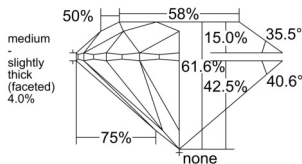

GIA®

FACSIMILE

GIA REPORT 6542023997

Verify this report at GIA.edu

GIA NATURAL DIAMOND DOSSIER®

November 17, 2025
GIA Report Number 6542023997
Shape and Cutting Style ..... Round Brilliant
Measurements ..... 5.92 - 5.95 x 3.66 mm

GRADING RESULTS

Carat Weight ..... 0.80 carat
Color Grade ..... H
Clarity Grade VS2
Cut Grade ..... Excellent

ADDITIONAL GRADING INFORMATION

Polish ..... Excellent
Symmetry ..... Excellent
Fluorescence ..... Faint
Clarity Characteristics ..... Feather, Cloud
Inscription(s): GIA 6542023997

PROPORTIONS

GRADING SCALES

GIA COLOR SCALE

COLORESS	D
	E
	F
	G
	H
	I
	J
NEAR COLORESS	K
	L
FAIN	M
	N
	O
	P
VERY LIGHT	Q
	R
	S
	T
	U
	V
	W
	X
	Y
LIGHT	Z

GIA CLARITY SCALE

FLAWLESS	INTERNAL FLAWLESS	
		FLAWLESS
VERY VERY SLIGHTLY INCLUDED	VVS₁	
	VVS₂	
VERY SLIGHTLY INCLUDED	VS₁	
	VS₂	
SLIGHTLY INCLUDED	SI₁	
	SI₂	
INCLUDED	I₁	
	I₂	
	I₃	

GIA CUT SCALE

EXCELLENT
VERY GOOD
GOOD
FAIR
POOR