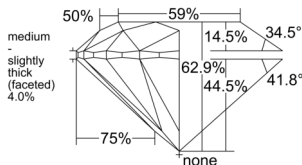

GIA®

FACSIMILE

GIA REPORT 6542023685

Verify this report at GIA.edu

GIA NATURAL DIAMOND DOSSIER®

November 17, 2025
GIA Report Number 6542023685
Shape and Cutting Style ..... Round Brilliant
Measurements ..... 4.51 - 4.54 x 2.84 mm

GRADING RESULTS

Carat Weight ..... 0.36 carat
Color Grade ..... K
Clarity Grade SI2
Cut Grade ..... Excellent

ADDITIONAL GRADING INFORMATION

Polish ..... Excellent
Symmetry ..... Excellent
Fluorescence ..... None
Clarity Characteristics ..... Feather
Inscription(s): GIA 6542023685

PROPORTIONS

Profile to actual proportions